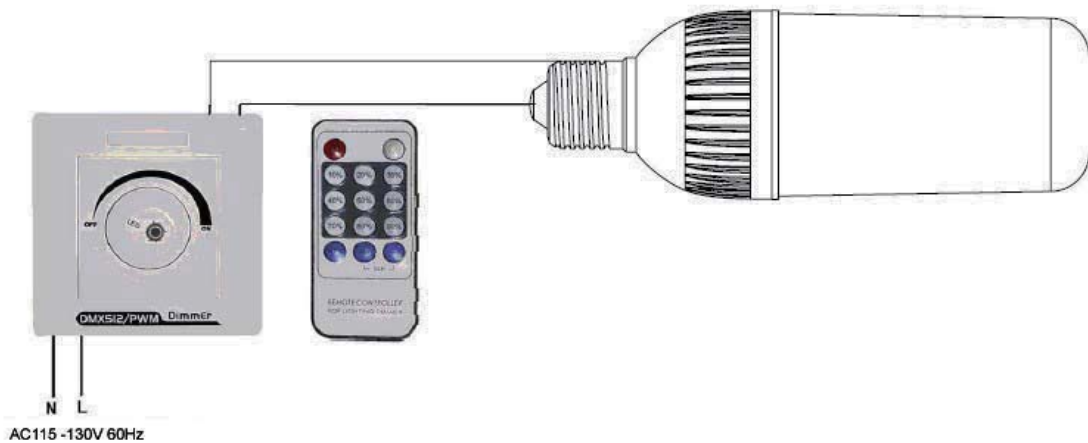

## 2. Features

- cULus approved,UL file NO. E352810.
- Intergrated driver,with regular lamp base,can work on standard dimmers smoothly.
- Aluminum PCB board inside together with heat-sink panel outside makes better cooling effect.
- Using high lumen and CRI SMD3014 LEDs to insure high luminous fux and conformity light output.
- Transparent with ribs cover makes light coming out more softly and evenly.
- Light efficiency reach 85lm/w,MTBF over 50,000hrs.

## 4. Picture

## 7. Driving(test) circuit:

**8. Technical data:**

PARAMETER	LABEL	DATA	UNIT
Size	Ø x H	Ø58xH160	MM
Luminous Flux	Flux	880 MAX	Lm
Color Temperature	Tc	W: 2800-3200 (Warm White) P: 4000-4500(Pure White) C: 6000-7000 (Cool White)	K
Color Rendering Index	Ra	> 70	--
LED Source	--	SMD3014 (140X0.1W)	Pcs
Beam Angle	--	360	Deg(°)
Input Voltage	V	AC100-135V	V
Power	W	10(max)	W
Dimming Method	--	TRIAC	--
Base	--	E26/ E27	--
Working temperature	Top	-40 ~ +60	°C
Outer Housing Material	--	Aluminum +PC	--
Gross Weight	G.W.	200-220	G