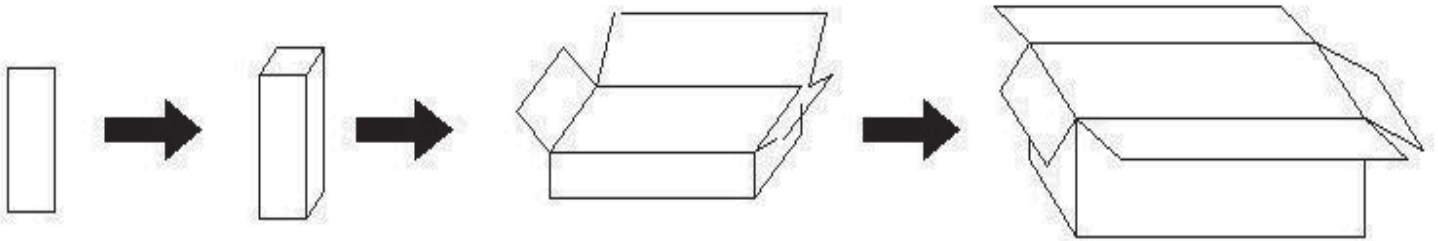

10. Cautions

- The working input voltage for this dimming bulb is AC100~135V 60Hz; please ensure the right voltage before running. Wrong voltage may cause permanent damage.
- To prevent electric shock, do not touch the metal parts on the ends after connecting electricity.
- Please check it before using, if there are any breakages, please notify your supplier.
- Do not touch the light when it's working.
- Shut off the power before replacing the light.
- Indoor use only.IP64.

11. Packing:

Packaging: 1pc/ Unit packing → 5pcs/Master carton → 50pcs/Ocean shipping carton

Remark:

Unit packing: 175x61x61mm

Master carton: 335x180x65mm

Ocean shipping carton: 700x350x200mm

Colorful package available

12. Warranty:

Offer 3 years warranty

- (1) Keep your Purchase order or Proforma Invoice as proof as this will form part of your guarantee;
- (2) Each production, lamp body will spray the date code.
- (3) Within the warranty period, the seller agrees to change or maintenance the defective bulbs free of charges.